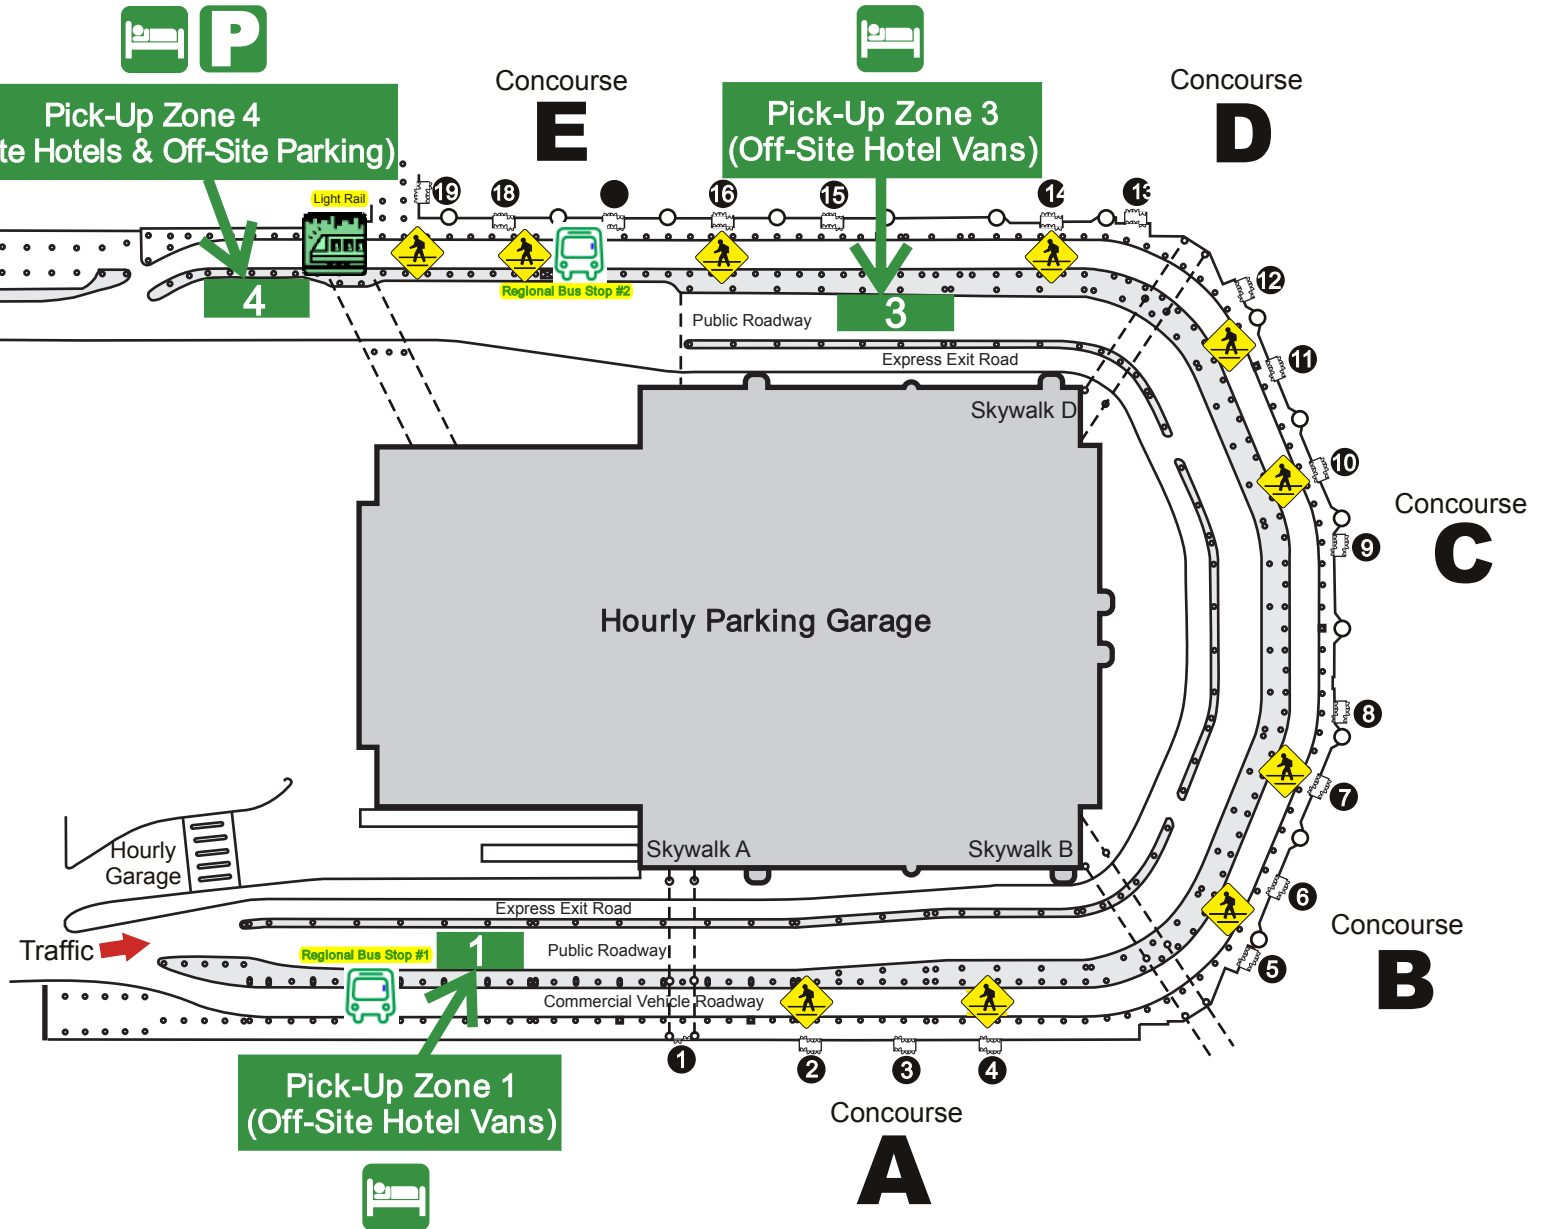

Legend

-  Pedestrian Crossing
-  Vestibule Door Number
-  Courtesy Van Pick-Up Zone

MITAGS-CCMIT Pick-Up Zone 4

MITAGS-CCMIT Pick-Up Zone 3

Off-Site Hotel Vans Access by Airline & Door

- Air Canada**
Off-Site Hotels- Door #14
- AirTran**
Off-Site Hotels- Door #2
- American**
Off-Site Hotels- Door #2
- British Airways**
Off-Site Hotels- Door #18
- Delta**
Off-Site Hotels- Door #14
- Southwest**
Off-Site Hotels- Door #2
- Spirit**
Off-Site Hotels- Door #14
- United**
Off-Site Hotels- Door #14
- US Airways**
Off-Site Hotels- Door #14
- International Flights**
Off-Site Hotels- Door #18

MITAGS-CCMIT Pick-Up Zone 1

BWI Off-Site Courtesy Van Pick-Up Zone Locations by Airline Arrivals & Door Numbers

Collect your luggage
 Call 410-859-5700 Ext. 0
 Identify your zone location
 MITAGS-CCMIT will pick you up!
 Our Courtesy Shuttle operates 24-7.